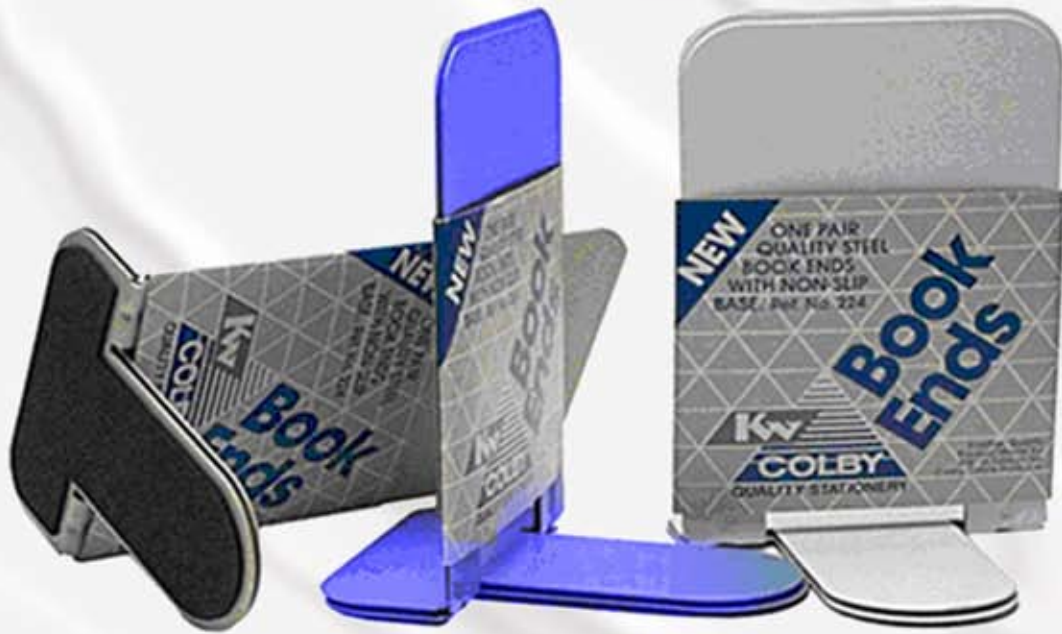

# Colby Office Products Product Information Sheet

folder~friendly  
COLBY, the Office Professionals

### All Metal Student Bookends

All metal heavy duty 180mm ( 7  $\frac{1}{4}$  " ) bookends.

- ▲ Made from enamel finished heavy gauge metal sheet.
- ▲ Non slip, non-scratch felt base.
- ▲ In an assortment of colours and sold in pairs.